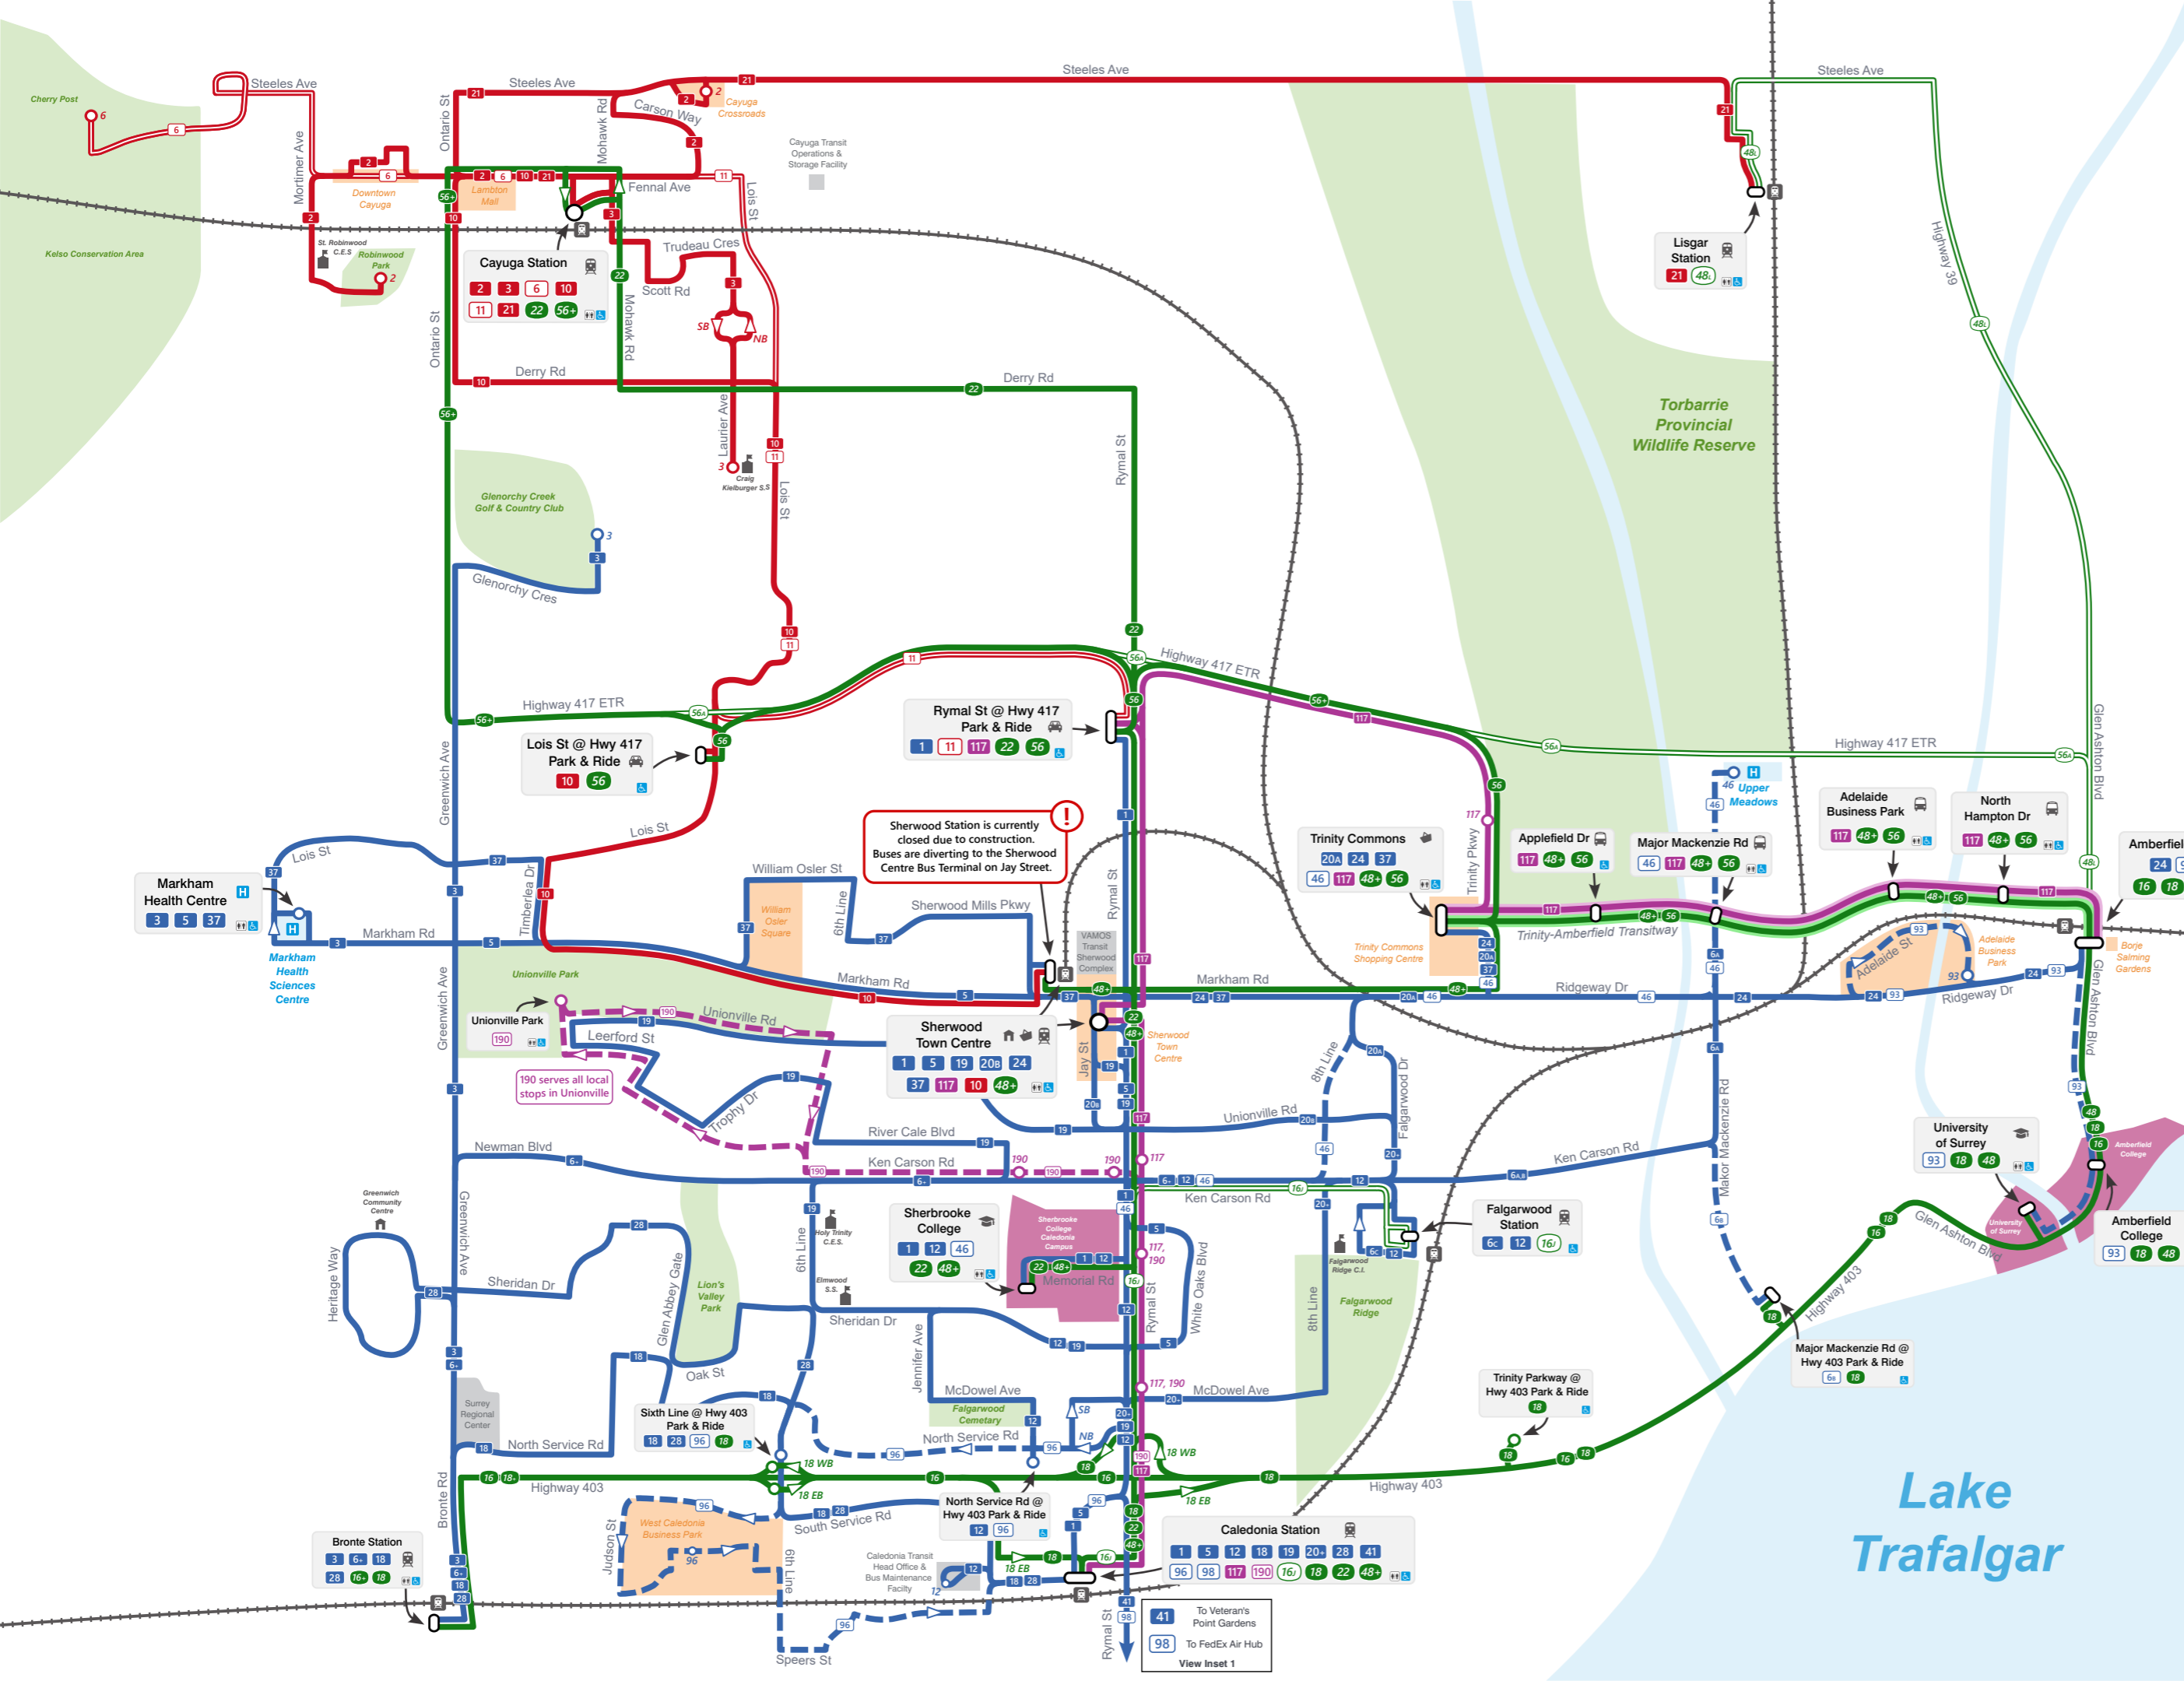

Region of Surrey Transit System Map

Made by NewFlyerFan101 - Last Updated Jan 27 2025 - Map is to scale

Legend

- Line Styles:**
 - Solid lines indicate regular service
 - Dashed and Hollow lines indicate limited service
- Icons and Colors:**
 - H:** Hospital
 - Orange:** Point of Interest
 - Grey:** Government Complex
 - Pink:** Educational Campus
 - Green:** Park
 - Graduation Cap:** University/College
 - Train:** VAMOS Rail Station
 - Bus:** Transitway Station
 - Shopping Bag:** Shopping Complex
 - House:** Community Centre
 - Terminal/Station:** Terminal/Station
 - On-Street Express Stop:** On-Street Express Stop
 - Local Routes:** Caledonia Transit Local Routes (1, 46)
 - Express Routes:** Caledonia Transit Express Routes (117, 190)
 - Cayuga Transit:** Cayuga Transit (2, 6)
 - VAMOS Transit:** VAMOS Transit (22, 48L)

Sherwood Station is currently closed due to construction. Buses are diverting to the Sherwood Centre Bus Terminal on Jay Street.

41 To Veteran's Point Gardens
98 To FedEx Air Hub
View Inset 1