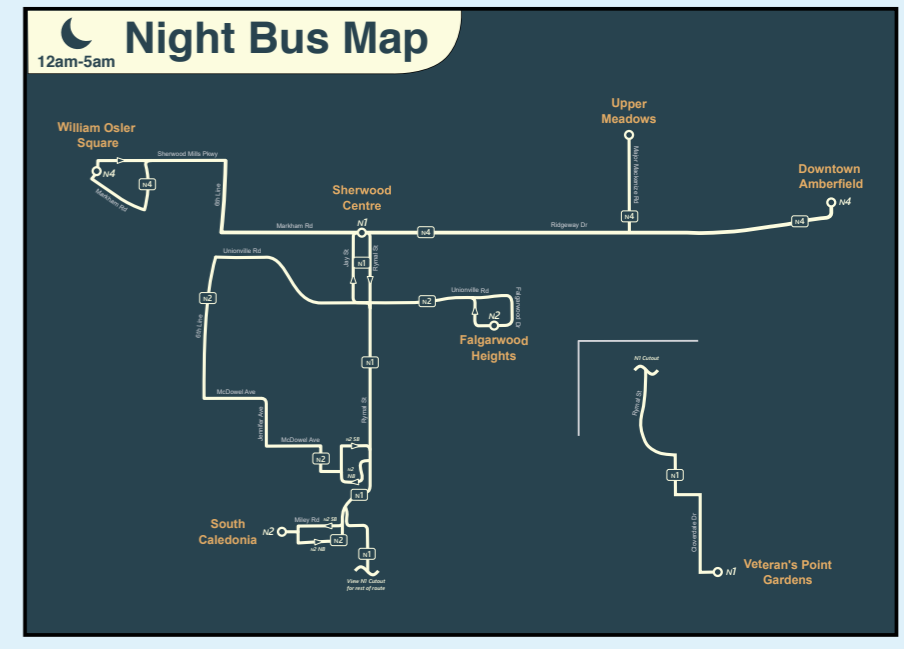

Region of Surrey Transit System Map

Made by NewFlyerFan101 - Last Updated Jan 27 2025 - Map is to scale

Legend

- Line Styles:**
 - Solid lines indicate regular service
 - Dashed and Hollow lines indicate limited service
- Icons and Colors:**
 - H:** Hospital
 - Orange:** Point of Interest
 - Grey:** Government Complex
 - Pink:** Educational Campus
 - Green:** Park
 - Graduation Cap:** University/College
 - Train:** VAMOS Rail Station
 - Bus:** Transitway Station
 - Shopping Bag:** Shopping Complex
 - House:** Community Centre
 - Terminal/Station:** Terminal/Station
 - On-Street Express Stop:** On-Street Express Stop
 - Local Routes:** Caledonia Transit Local Routes (1, 46)
 - Express Routes:** Caledonia Transit Express Routes (117, 190)
 - Cayuga Transit:** Cayuga Transit (2, 6)
 - VAMOS Transit:** VAMOS Transit (22, 48L)

Sherwood Station is currently closed due to construction. Buses are diverting to the Sherwood Centre Bus Terminal on Jay Street.

41 To Veteran's Point Gardens
98 To FedEx Air Hub
View Inset 1