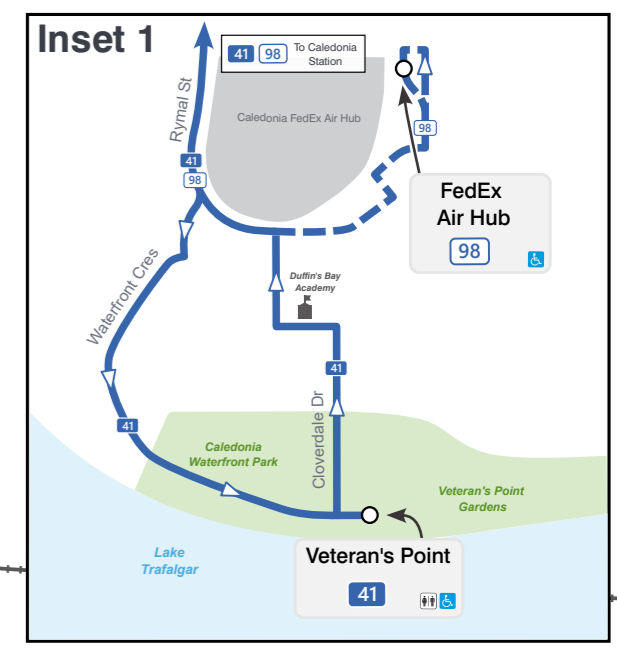

Region of Surrey Transit System Map

Made by NewFlyerFan101 - Last Updated Jan 27 2025 - Map is to scale

Legend

- Line Styles:**
 - Solid lines indicate regular service
 - Dashed and Hollow lines indicate limited service
- Icons and Colors:**
 - H:** Hospital
 - Orange:** Point of Interest
 - Grey:** Government Complex
 - Pink:** Educational Campus
 - Green:** Park
 - Graduation Cap:** University/College
 - Train:** VAMOS Rail Station
 - Bus:** Transitway Station
 - Shopping Bag:** Shopping Complex
 - House:** Community Centre
 - Terminal/Station:** Terminal/Station
 - On-Street Express Stop:** On-Street Express Stop
 - Local Routes:** Caledonia Transit Local Routes (1, 46)
 - Express Routes:** Caledonia Transit Express Routes (117, 190)
 - Cayuga Transit:** Cayuga Transit (2, 6)
 - VAMOS Transit:** VAMOS Transit (22, 48L)

Sherwood Station is currently closed due to construction. Buses are diverting to the Sherwood Centre Bus Terminal on Jay Street.

41 To Veteran's Point Gardens
98 To FedEx Air Hub
View Inset 1